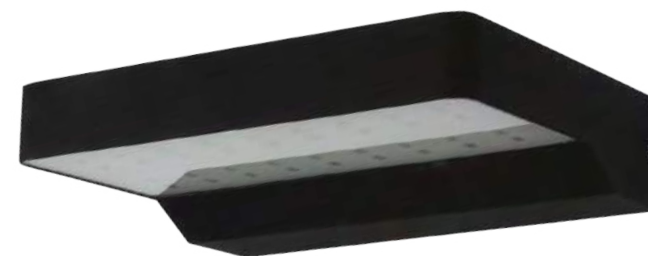

## Doris Series D-BL-SI8/15W

Black White Chrome

L\*W\*H: 200\*150\*45 mm