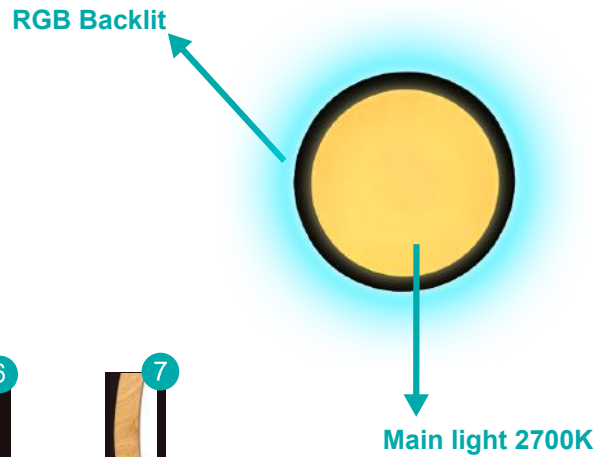

RESIDENTIAL LIGHTING

Ceiling Light

Backlit Ceiling Light

Detailed Product Information

Traic Dim Version

Art.No.	H-CL-RI10W	H-CL-RI15W
LED Module	SMD 2835	
Power Consumption	10W	15W
Colour Temperature	2700K/3000K/4000K/6500K	
Luminous Flux	800lm	1100lm
Input Voltage	AC 220-230V	
Dimension	∅ 220x62mm	∅ 300x62mm
IP	IP20	
DIM	Yes	

Product Advantages

CCT 2700K-6500K	IP20	No flicker Flicker Index 0	Life time >30000h
RGB	10-15 W	800-1100 Lm	2700K 3000K 4000K 6500K

Scenes mode-RGB

Ultra slim

Backlit Ceiling Light

Product Advantages

CCT 2200K-6500K	IP20	No flicker Flicker Index 0	Life time >30000h
Wifi	10-15 W	800-1100 Lm	2200K 3000K 4000K 6500K

Wifi Version

Traic dim

Application scene

Detailed Product Information

Traic Dim Version

Art.No.	K-W-BCL-RI10W	K-W-BCL-RI15W
LED Module	SMD 2835	
Power Consumption	10W	15W
Colour Temperature	2200K/3000K/4000K/6500K	
Luminous Flux	800lm	1100lm
Input Voltage	AC 220-230V	
Dimension	Ø 220x62mm	Ø 300x62mm
IP	IP20	
DIM	Yes	

Play music

Detailed Product Information

Traic Dim Version

Art.No.	H-SCL-RN10W
LED Module	SMD 2835
Power Consumption	10W
Colour Temperature	2200K/3000K/4000K/6500K
Luminous Flux	800lm
Input Voltage	AC 220-230V
Dimension	∅ 220x68mm
IP	IP20
DIM	Yes