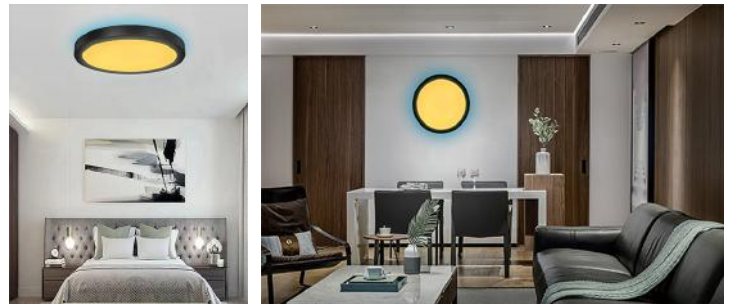

Scenes mode-RGB