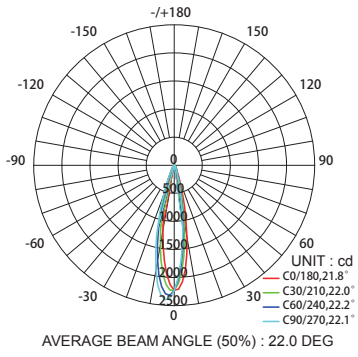

Height	Eavg,Emax	Angle:21.85 deg	Diameter
1.219m	1016, 1613l x		47.07cm
2m	377.5, 599.5l x		77.22cm
3m	167.8, 266.4l x		115.83cm
4m	94.37, 149.9l x		154.44cm
5m	60.40, 95.92l x		193.05cm

Height	Eavg,Emax	Angle:33.44 deg	Diameter
1.219m	441.4, 672.7l x		73.24cm
2m	164.0, 250.0l x		120.14cm
3m	72.91, 111.1l x		180.21cm
4m	41.01, 62.50l x		240.28cm
5m	26.25, 40.00l x		300.35cm

Height	Eavg,Emax	Angle:33.44 deg	Diameter
1.219m	126.9, 239.9l x		191.52cm
2m	47.17, 89.14l x		314.18cm
3m	20.97, 39.62l x		471.27cm
4m	11.79, 22.28l x		628.36cm
5m	7.548, 14.26l x		785.45cm