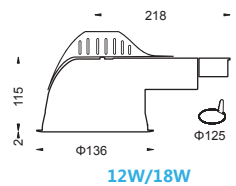

DOWN LIGHT M-DL-RI7/9/12/18/22/30W

Art.No.(Miro Series)	M-DL-RI7W	M-DL-RI9W	M-DL-RI12W	M-DL-RI18W	M-DL-RI22W	M-DL-RI30W
LED Module	CREE CXA COB					
Power consumption	7W	9W	12W	18W	22W	30W
Color temperature	2700K 4000K 5000K	2700K 4000K 5000K	2700K 4000K 5000K	2700K 4000K 5000K	2700K 4000K 5000K	2700K 4000K 5000K
Total Luminous Output	595Lm	720Lm	1000Lm	1480Lm	1850Lm	2500Lm
CRI	> 80					
Input Voltage	AC110-240V 50/60HZ					
Power Factor(Full load)	> 0.90					
Beam Angle	22° 33° 76°					
Weight	0.7KG		0.8KG		1.0KG	
Dimension	Φ100mm		Φ125mm		Φ150mm	
Working temperature	-20° TO +60°					
Dimmable	Yes