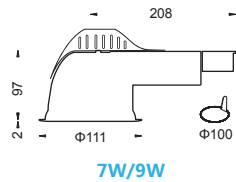

DOWN LIGHT M-DL-RI7/9/12/18/22/30W

Art.No.(Miro Series)	M-DL-RI7W	M-DL-RI9W	M-DL-RI12W	M-DL-RI18W	M-DL-RI22W	M-DL-RI30W
LED Module	CREE CXA COB					
Power consumption	7W	9W	12W	18W	22W	30W
Color temperature	2700K 4000K 5000K	2700K 4000K 5000K	2700K 4000K 5000K	2700K 4000K 5000K	2700K 4000K 5000K	2700K 4000K 5000K
Total Luminous Output	595Lm	720Lm	1000Lm	1480Lm	1850Lm	2500Lm
CRI	> 80					
Input Voltage	AC110-240V 50/60HZ					
Power Factor(Full load)	> 0.90					
Beam Angle	22° 33° 76°					
Weight	0.7KG		0.8KG		1.0KG	
Dimension	Φ100mm		Φ125mm		Φ150mm	
Working temperature	-20° TO +60°					
Dimmable	Yes