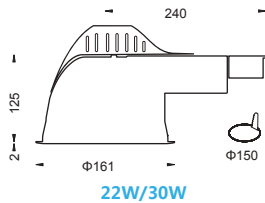

## DOWN LIGHT M-DL-RI7/9/12/18/22/30W

# DOWN LIGHT M-DL-RI7/9/12/18/22/30W

Art.No.(Miro Series)	M-DL-RI7W	M-DL-RI9W	M-DL-RI12W	M-DL-RI18W	M-DL-RI22W	M-DL-RI30W
LED Module	CREE CXA COB					
Power consumption	7W	9W	12W	18W	22W	30W
Color temperature	2700K 4000K 5000K	2700K 4000K 5000K	2700K 4000K 5000K	2700K 4000K 5000K	2700K 4000K 5000K	2700K 4000K 5000K
Total Luminous Output	595Lm	720Lm	1000Lm	1480Lm	1850Lm	2500Lm
CRI	> 80					
Input Voltage	AC110-240V 50/60HZ					
Power Factor(Full load)	> 0.90					
Beam Angle	22° 33° 76°					
Weight	0.7KG		0.8KG		1.0KG	
Dimension	Φ100mm		Φ125mm		Φ150mm	
Working temperature	-20° TO +60°					
Dimmable	Yes					

Height	Eavg,Emax	Angle:21.85 deg	Diameter
1.219m	1016, 1613l x		47.07cm
2m	377.5, 599.5l x		77.22cm
3m	167.8, 266.4l x		115.83cm
4m	94.37, 149.9l x		154.44cm
5m	60.40, 95.92l x		193.05cm

Height	Eavg,Emax	Angle:33.44 deg	Diameter
1.219m	441.4, 672.7l x		73.24cm
2m	164.0, 250.0l x		120.14cm
3m	72.91, 111.1l x		180.21cm
4m	41.01, 62.50l x		240.28cm
5m	26.25, 40.00l x		300.35cm

Height	Eavg,Emax	Angle:33.44 deg	Diameter
1.219m	126.9, 239.9l x		191.52cm
2m	47.17, 89.14l x		314.18cm
3m	20.97, 39.62l x		471.27cm
4m	11.79, 22.28l x		628.36cm
5m	7.548, 14.26l x		785.45cm