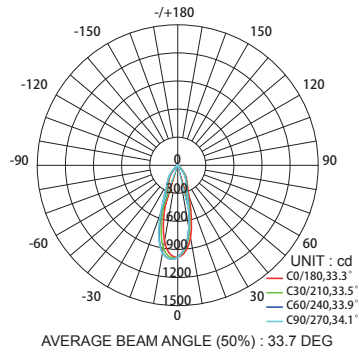

Height	Eavg,Emax	Angle:21.85 deg	Diameter
1.219m	1016, 1613l x		47.07cm
2m	377.5, 599.5l x		77.22cm
3m	167.8, 266.4l x		115.83cm
4m	94.37, 149.9l x		154.44cm
5m	60.40, 95.92l x		193.05cm

Height	Eavg,Emax	Angle:33.44 deg	Diameter
1.219m	441.4, 672.7l x		73.24cm
2m	164.0, 250.0l x		120.14cm
3m	72.91, 111.1l x		180.21cm
4m	41.01, 62.50l x		240.28cm
5m	26.25, 40.00l x		300.35cm

Height	Eavg,Emax	Angle:33.44 deg	Diameter
1.219m	126.9, 239.9l x		191.52cm
2m	47.17, 89.14l x		314.18cm
3m	20.97, 39.62l x		471.27cm
4m	11.79, 22.28l x		628.36cm
5m	7.548, 14.26l x		785.45cm