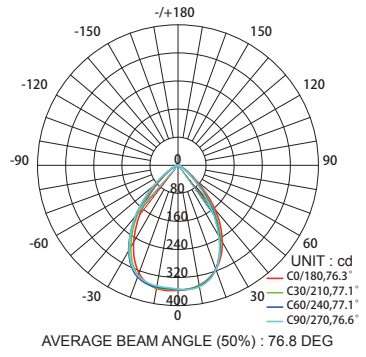

Height	Eavg,Emax	Angle:21.85 deg	Diameter
1.219m	1016, 1613l x		47.07cm
2m	377.5, 599.5l x		77.22cm
3m	167.8, 266.4l x		115.83cm
4m	94.37, 149.9l x		154.44cm
5m	60.40, 95.92l x		193.05cm

Height	Eavg,Emax	Angle:33.44 deg	Diameter
1.219m	441.4, 672.7l x		73.24cm
2m	164.0, 250.0l x		120.14cm
3m	72.91, 111.1l x		180.21cm
4m	41.01, 62.50l x		240.28cm
5m	26.25, 40.00l x		300.35cm

Height	Eavg,Emax	Angle:33.44 deg	Diameter
1.219m	126.9, 239.9l x		191.52cm
2m	47.17, 89.14l x		314.18cm
3m	20.97, 39.62l x		471.27cm
4m	11.79, 22.28l x		628.36cm
5m	7.548, 14.26l x		785.45cm