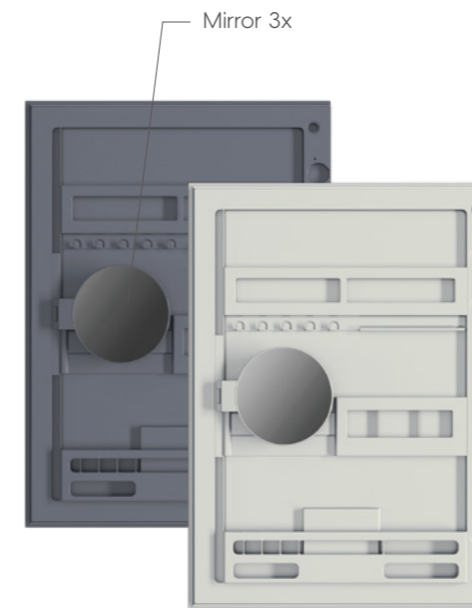

Mirror cabinet door

LET550M1

- Mirror cabinet door
- Input Voltage: AC110V, 60Hz; AC220-240V, 50Hz
- Rated Power: 15W
- 4mm silver mirror
- Energy efficient SMD LED
- Touch sensor switch
- Built-in electronic LED driver approved by UL
- Size: 21.6''x27.5'' (550x700 mm)
- Anti-fog is optional
- Wall mounted installation

5%

100%

2700K

6500K

Mirror cabinet door

LET550M0

- Mirror cabinet door
- Plastic
- 4mm silver mirror
- Size: 21.6''x27.5'' (550x700 mm),