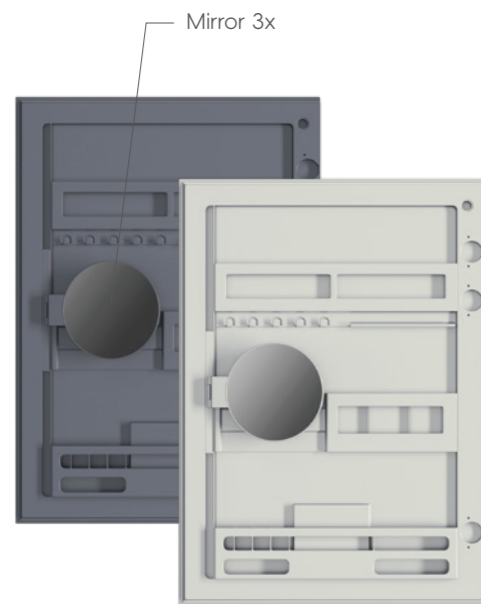

Mirror cabinet door

LET550M1

- Mirror cabinet door
- Input Voltage: AC110V, 60Hz; AC220-240V, 50Hz
- Rated Power: 15W
- 4mm silver mirror
- Energy efficient SMD LED
- Touch sensor switch
- Built-in electronic LED driver approved by UL
- Size: 21.6''x27.5'' (550x700 mm)
- Anti-fog is optional
- Wall mounted installation

5%

100%

2700K

6500K

Mirror cabinet door

LET550M0

- Mirror cabinet door
- Plastic
- 4mm silver mirror
- Size: 21.6''x27.5'' (550x700 mm),