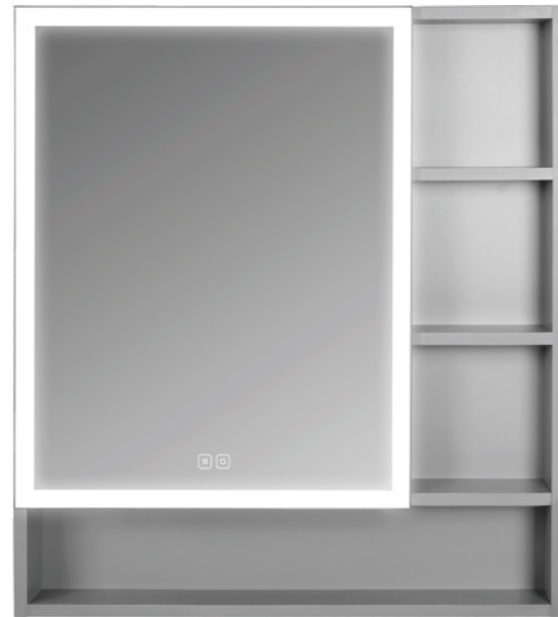

Mirror cabinet

LET686G

- Mirror cabinet
- Input Voltage: AC110V, 60Hz; AC220-240V, 50Hz
- Rated Power: 15W
- High Grade Aluminum Alloy Body/Wood Body
- 4mm silver mirror
- Energy efficient SMD LED
- Touch sensor switch
- Built-in electronic LED driver approved by UL
- Size: 27"x27.5"x6" (686x700x150mm), can be customized
- Anti-fog is optional (16W)
- Wall mounted installation

Touch switch

Anti-fog

Wood Grain

Grey

White

Mirror cabinet

LET762G1

- Mirror cabinet
- Input Voltage: AC110V, 60Hz; AC220-240V, 50Hz
- Rated Power: 24W
- High Grade Aluminum Alloy Body/Wood Body
- 4mm silver mirror
- Energy efficient SMD LED
- Touch sensor switch
- Built-in electronic LED driver approved by UL
- Size: 30"x27.5"x6" (762x700x150mm), can be customized
- Anti-fog is optional (16W)
- Wall mounted installation

Touch switch

Anti-fog

Wood Grain

Grey

White

Mirror cabinet

LET762G2

- Mirror cabinet
- Input Voltage:AC110V, 60Hz;AC220-240V,50Hz
- Rated Power:24W
- High Grade Aluminum Alloy Body/Wood Body
- 4mm silver mirror
- Energy efficient SMD LED
- Touch sensor switch
- Built-in electronic LED driver approved by UL
- Size:30''x34''x6'' (765x964x150mm), can be customized
- Anit-frog is optional(16W)
- Wall mounted installation

Touch switch

Anti-fog

Wood Grain

Grey

White

Mirror cabinet

LET838G

- Mirror cabinet
- Input Voltage:AC110V, 60Hz;AC220-240V,50Hz
- Rated Power: 30W
- High Grade Aluminum Alloy Body/Wood Body
- 4mm silver mirror
- Energy efficient SMD LED
- Touch sensor switch
- Built-in electronic LED driver approved by UL
- Size:33''x27.5''x6'' (838x700x150mm), can be customized
- Anit-frog is optional(16W)
- Wall mounted installation