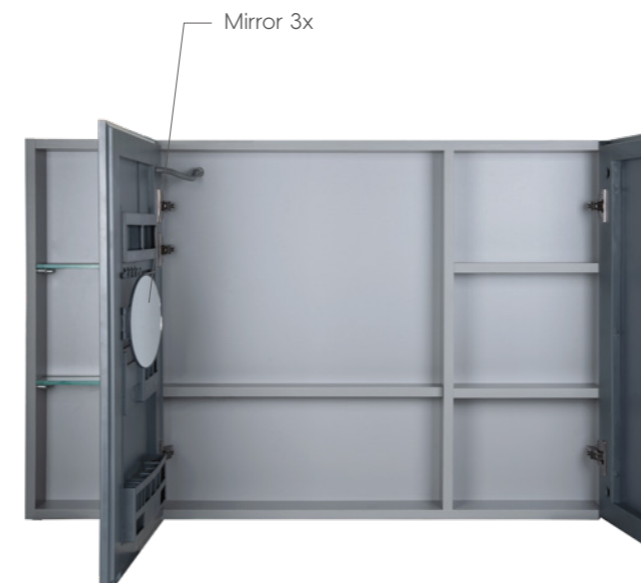

Touch switch

Anti-fog

Wood Grain

Grey

White

Mirror cabinet

LET990G

- Mirror cabinet
- Input Voltage: AC110V, 60Hz; AC220-240V, 50Hz
- Rated Power: 36W
- High Grade Aluminum Alloy Body/Wood Body
- 4mm silver mirror
- Energy efficient SMD LED
- Touch sensor switch
- Built-in electronic LED driver approved by UL
- Size: 39"x27.5"x6" (990x700x150 mm), can be customized
- Anti-fog is optional (16W)
- Wall mounted installation

Touch switch

Anti-fog

Wood Grain

Grey

White

Mirror cabinet

LET1070G

- Mirror cabinet
- Input Voltage: AC110V, 60Hz; AC220-240V, 50Hz
- Rated Power: 30W
- High Grade Aluminum Alloy Body/Wood Body
- 4mm silver mirror
- Energy efficient SMD LED
- Touch sensor switch
- Built-in electronic LED driver approved by UL
- Size: 42"x27.5"x6" (1070x700x150 mm), can be customized
- Anti-fog is optional (16W)
- Wall mounted installation

Touch switch

Anti-fog

Wood Grain

Grey

White

Mirror cabinet

LET1070GJ

- Mirror cabinet
- Input Voltage: AC110V, 60Hz; AC220-240V, 50Hz
- Rated Power: 12W
- High Grade Aluminum Alloy Body/Wood Body
- 4mm silver mirror
- Energy efficient SMD LED
- 24G microwave
- Size: 42"x27.5"x6" (1070x700x150 mm), can be customized
- Wall mounted installation

Wood Grain Grey White

Mirror cabinet door

LET762GJ

- Mirror cabinet
- Input Voltage: AC110V, 60Hz; AC220-240V, 50Hz
- Rated Power: 8W
- High Grade Aluminum Alloy Body/Wood Body
- 4mm silver mirror
- Energy efficient SMD LED
- 24G microwave
- Size: 30"x27.5"x6" (765x700x150 mm), can be customized
- Wall mounted installation