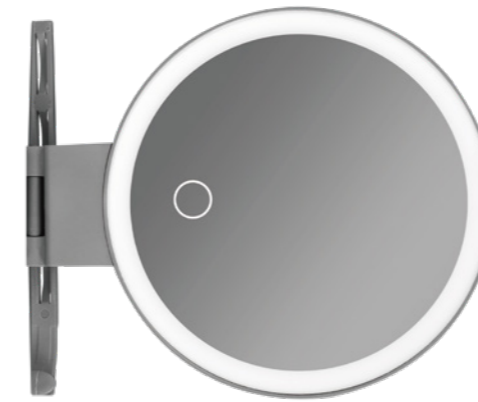

Mirror cabinet

LET686G

- Mirror cabinet
- Input Voltage: AC110V, 60Hz; AC220-240V, 50Hz
- Rated Power: 15W
- High Grade Aluminum Alloy Body/Wood Body
- 4mm silver mirror
- Energy efficient SMD LED
- Touch sensor switch
- Built-in electronic LED driver approved by UL
- Size: 27"x27.5"x6" (686x700x150mm), can be customized
- Anti-fog is optional (16W)
- Wall mounted installation

Grey

White

Mirror cabinet door

LET16J

- Rechargeable/Type-C interface
- Mirror 3x
- Plastic
- Touch sensor switch
- 4mm silver mirror
- Energy efficient SMD LED
- Size: 0.63" (Φ16 mm), can be customized
- Plug-in installation

Type-C interface

Grey

White