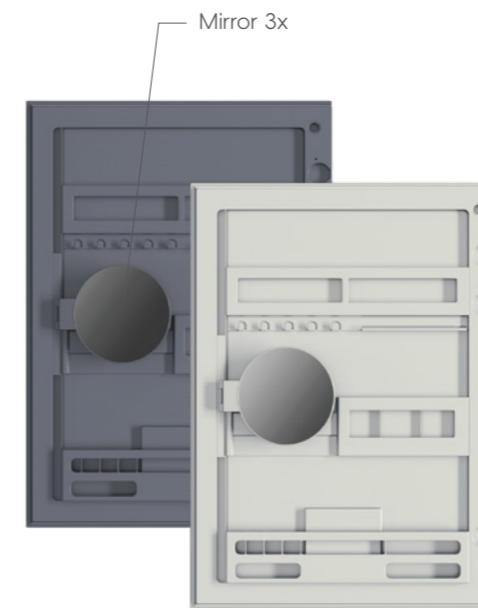

Touch switch

Anti-fog

Grey

White

Mirror cabinet door

LET500M0

- Mirror cabinet door
- Plastic
- 4mm silver mirror
- Size: 19.7"x27.5" (500x700 mm)

Grey