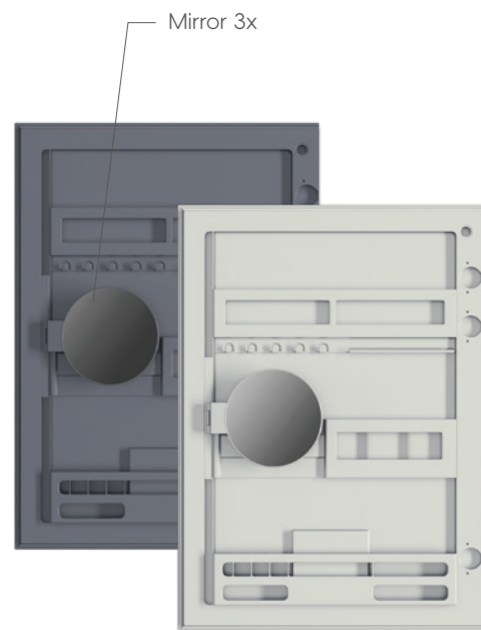

Touch switch

Anti-fog

Wood Grain

Grey

White

Mirror cabinet

LET1070G

- Mirror cabinet
- Input Voltage: AC110V, 60Hz; AC220-240V, 50Hz
- Rated Power: 30W
- High Grade Aluminum Alloy Body/Wood Body
- 4mm silver mirror
- Energy efficient SMD LED
- Touch sensor switch
- Built-in electronic LED driver approved by UL
- Size: 42"x27.5"x6" (1070x700x150 mm), can be customized
- Anti-fog is optional (16W)
- Wall mounted installation

Touch switch

Anti-fog

Wood Grain

Grey

White

Mirror cabinet

LET1070GJ

- Mirror cabinet
- Input Voltage: AC110V, 60Hz; AC220-240V, 50Hz
- Rated Power: 12W
- High Grade Aluminum Alloy Body/Wood Body
- 4mm silver mirror
- Energy efficient SMD LED
- 24G microwave
- Size: 42"x27.5"x6" (1070x700x150 mm), can be customized
- Wall mounted installation

Wood Grain Grey White

Mirror cabinet door

LET762GJ

- Mirror cabinet
- Input Voltage: AC110V, 60Hz; AC220-240V, 50Hz
- Rated Power: 8W
- High Grade Aluminum Alloy Body/Wood Body
- 4mm silver mirror
- Energy efficient SMD LED
- 24G microwave
- Size: 30"x27.5"x6" (765x700x150 mm), can be customized
- Wall mounted installation

Wood Grain Grey White

Mirror cabinet door

LET500M1

- Mirror cabinet door
- Input Voltage: AC110V, 60Hz; AC220-240V, 50Hz
- Rated Power: 15W
- 4mm silver mirror
- Energy efficient SMD LED
- Touch sensor switch
- Built-in electronic LED driver approved by UL
- Size: 19.7"x27.5" (500x700 mm)
- Anti-fog is optional
- Wall mounted installation